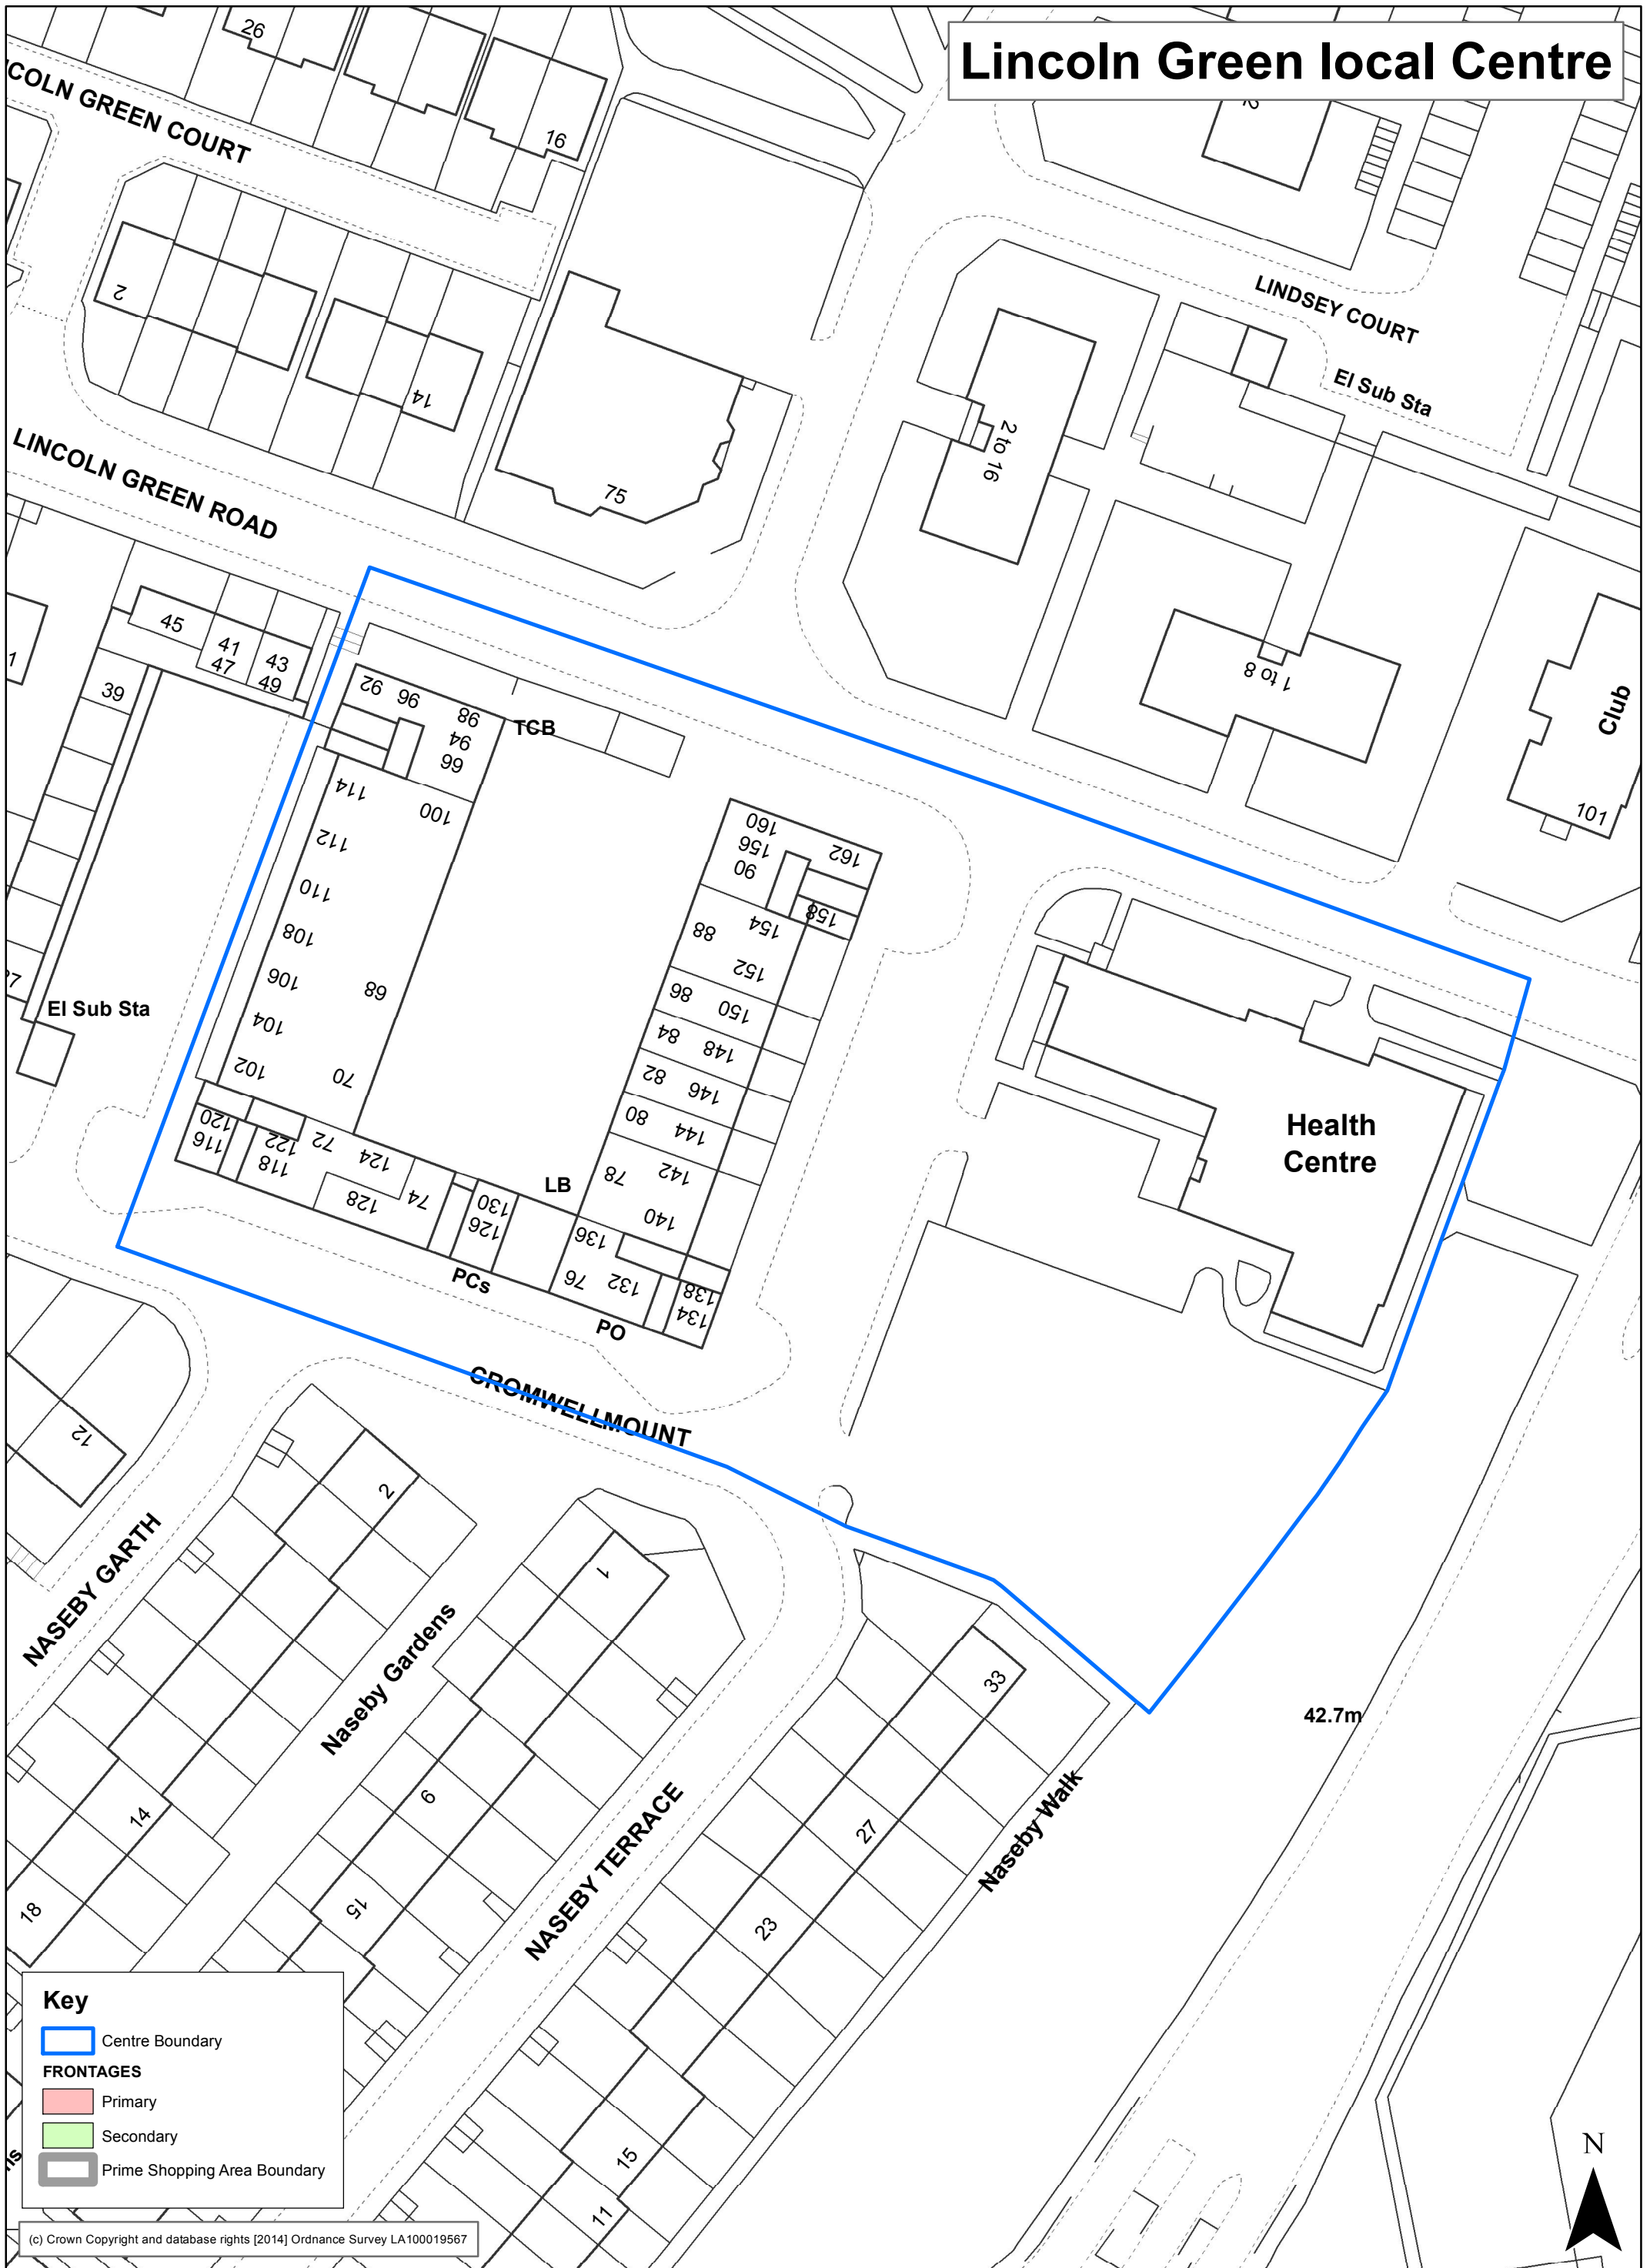

Lincoln Green local Centre

Key

- Centre Boundary
- FRONTAGES**
- Primary
- Secondary
- Prime Shopping Area Boundary

(c) Crown Copyright and database rights [2014] Ordnance Survey LA100019567